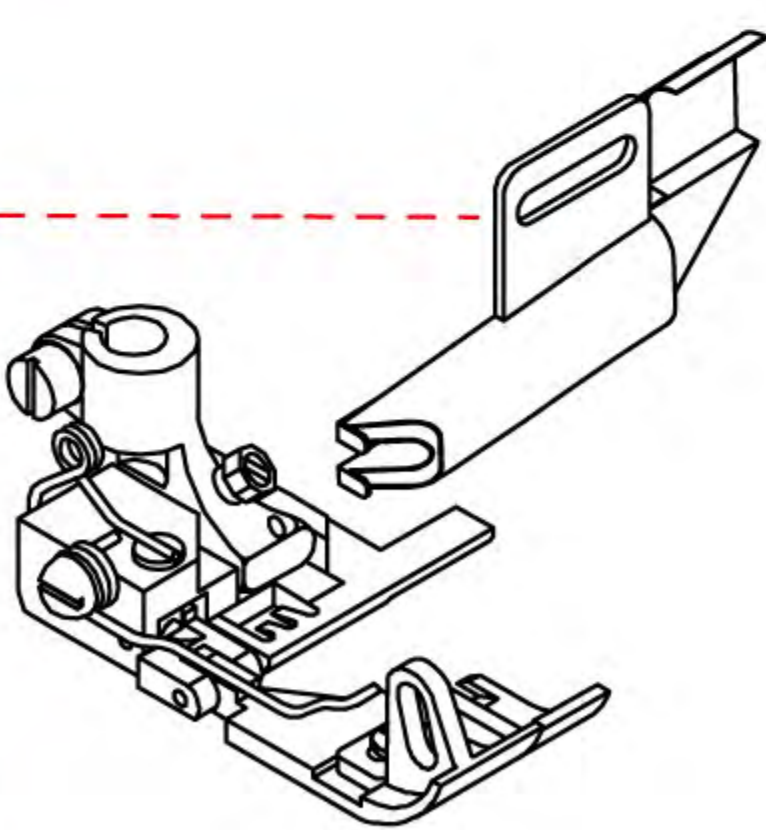

右切刀/ 上鬆緊帶/ 細滾邊
Right Edge Trimming/
Elastic Tape Attaching/
Fine Tape Binding

本機型配備右切刀，可先將布料邊緣修齊，再與鬆緊帶或蕾絲車縫。
有兩種車縫樣式：鬆緊帶上帶 / 細滾邊。

The machine is equipped with right edge trimmer, which can trim the fabric edge to align the tape. Two sewing types: Tape attaching / Fine tape binding.

連桿式 / Rod type

齒輪變速機 / Gearbox

電子式+面板 / Electrical type + Panel

FT / FTD7069 -0, -2, -4, -6

上送帶 / 鬆緊帶車縫
Top feeding tape / Elastic tape Attachin

最大寬度/ Max. Tape Width
蕾絲帶/ Lace tape : 80mm
鬆緊帶/ Elastic tape: 25m

FT / FTD7069 -3, -5, -7

上送帶 / 鬆緊帶車縫
Top feeding tape / Elastic tape Attachin

入帶寬度/ Tape width:
16mm, 15mm, 18mm