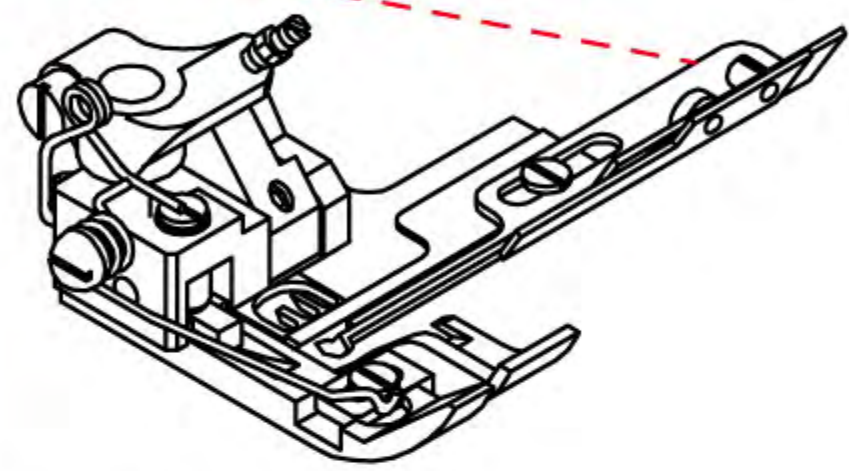

右切刀/ 上鬆緊帶/ 細滾邊
Right Edge Trimming/
Elastic Tape Attaching/
Fine Tape Binding

本機型配備右切刀，可先將布料邊緣修齊，再與鬆緊帶或蕾絲車縫。
有兩種車縫樣式：鬆緊帶上帶 / 細滾邊。

The machine is equipped with right edge trimmer, which can trim the fabric edge to align the tape. Two sewing types: Tape attaching / Fine tape binding.

連桿式 / Rod type

齒輪變速機 / Gearbox

電子式+面板 / Electrical type + Panel

FT / FTD7069 -0, -2, -4, -6

上送帶 / 鬆緊帶車縫
Top feeding tape / Elastic tape Attachin

最大寬度/ Max. Tape Width
蕾絲帶/ Lace tape : 80mm
鬆緊帶/ Elastic tape: 25m

FT / FTD7069 -3, -5, -7

上送帶 / 鬆緊帶車縫
Top feeding tape / Elastic tape Attachin

入帶寬度/ Tape width:
16mm, 15mm, 18mm