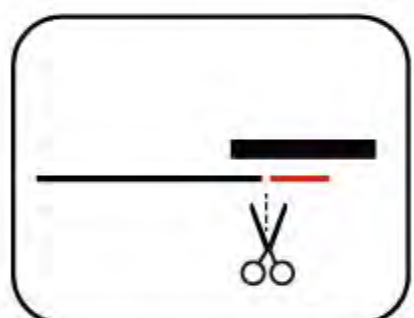

FT / FTD / FTU Series

FTD7000-0-356M/UFP-B1

69			 m.m.	 m.m.		 m.m.			OPTIONAL DEVICE
FT7069-0-□□□L	2	4	3.2/4.0	1.4~4.0	0.7~2.0	5	#11	4500	
	3	5	5.6/6.4						
FT7069-0-□□□M	2	4	3.2/4.0/4.8						
	3	5	5.6/6.4						
FT7069-1-□□□M	3	5	5.6/6.4						
FT 7069-2-□□□L FTD7069-2-□□□L	2	4	3.2/4.0						
	3	5	5.6/6.4						
FT 7069-2-□□□M FTD7069-2-□□□M	2	4	3.2/4.0/4.8						
	3	5	5.6/6.4						
FT7069-3-232M FT7069-3A-232M	2	4	3.2						
	2	4	3.2						
FT 7069-4-□□□L FTD7069-4-□□□L	2	4	3.2/4.0						
	3	5	5.6/6.4						
FT 7069-4-□□□M FTD7069-4-□□□M	2	4	3.2/4.0/4.8						
	3	5	5.6/6.4						
FT 7069-5-232M FTD7069-5-232M	2	4	3.2						
	2	4	3.2						
FTD7069-6-□□□L FTD7069-6A-□□□L	2	4	3.2/4.0						
	3	5	5.6/6.4						
FTD7069-6-□□□M FTD7069-6A-□□□M	2	4	3.2/4.0/4.8						
	3	5	5.6/6.4						
FTD7069-7-232M FTD7069-7A-232M	2	4	3.2						
	2	4	3.2						

右切刀/ 上鬆緊帶/ 細滾邊
Right Edge Trimming/
Elastic Tape Attaching/
Fine Tape Binding

本機型配備右切刀，可先將布料邊緣修齊，再與鬆緊帶或蕾絲車縫。
有兩種車縫樣式：鬆緊帶上帶 / 細滾邊。

The machine is equipped with right edge trimmer, which can trim the fabric edge to align the tape. Two sewing types: Tape attaching / Fine tape binding.

連桿式 / Rod type

齒輪變速機 / Gearbox

電子式+面板 / Electrical type + Panel

FT / FTD7069 -0, -2, -4, -6

上送帶 / 鬆緊帶車縫
Top feeding tape / Elastic tape Attachin

最大寬度/ Max. Tape Width
蕾絲帶/ Lace tape : 80mm
鬆緊帶/ Elastic tape: 25m